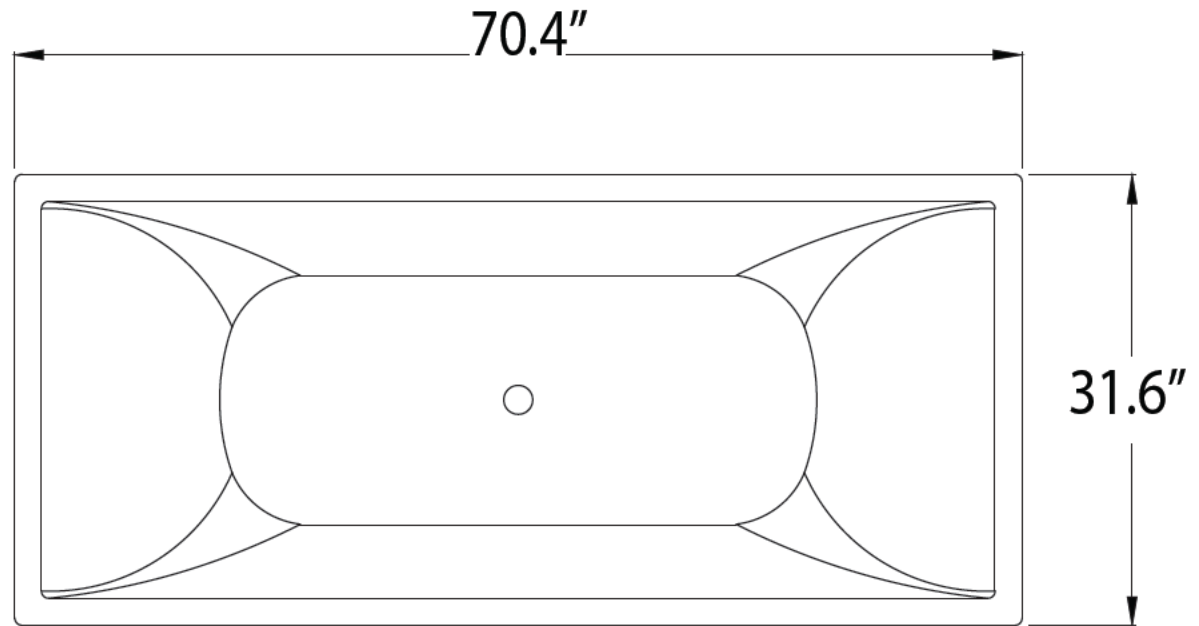

ANZZI™

VISION

Freestanding Bathtub
FT-AZ010

Dimensions:

31.6" L x 70.4" W x 22.75" H

Weight: 150 lb.

Material: LUCITE™ Acrylic

Capacity: 60 gal

For more information visit

www.ANZZI.com or call

1-844-44-ANZZI

Perfection is our Tradition™