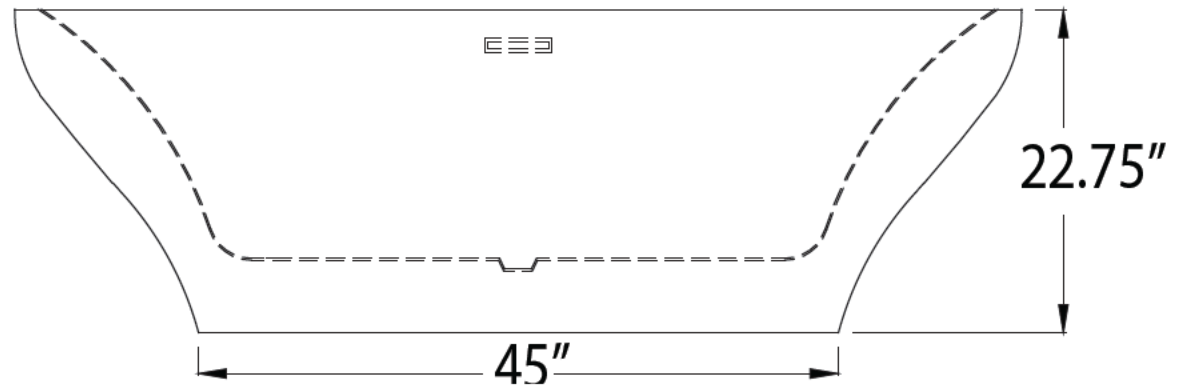

ANZZI™

VISION

Freestanding Bathtub
FT-AZ010

Dimensions:

31.6" L x 70.4" W x 22.75" H

Weight: 150 lb.

Material: LUCITE™ Acrylic

Capacity: 60 gal

For more information visit

www.ANZZI.com or call

1-844-44-ANZZI

Perfection is our Tradition™